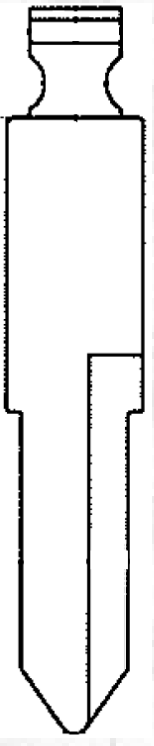

BLADE RANGE

Blades for Minda Flip Keys

T7208
BAJAJ
DISCOVER

T7210
BAJAJ
PULSAR

T7201
CHEVROLET
SPARK

T7202
CHEVROLET
OPTRA

T7219
HERO HONDA
SPLENDOR BIG -L

T7220
HERO HONDA
SPLENDOR BIG -R

T7200
HONDA
CITY
*(*Nickle Silver)*

T7203
HYUNDAI
ELANTRA

T7204
HYUNDAI
VERNA (OLD)

T7207
HYUNDAI
ACCENT

T7197
HYUNDAI
SANTRO

T7205
MAHINDRA
LOGAN

Blades for Minda Flip Keys

T7218

TATA
SUMO

T7217

TATA
INDICA

T7212

TOYOTA
QUALIS

T7216

TOYOTA
LAND CRUISER

Blades for Minda Flip Keys

T7194
TVS
PEP

T7195
TVS
CENTRA -L

T7196
TVS
CENTRA -R

T7209
YAMAHA
FAZER

Blades for OEM Flip Keys

CMHN4RT 20
MAHINDRA
XUV 500

ML-0087A
MAHINDRA
BOLERO

Blades for KD/Xhorse Flip Keys