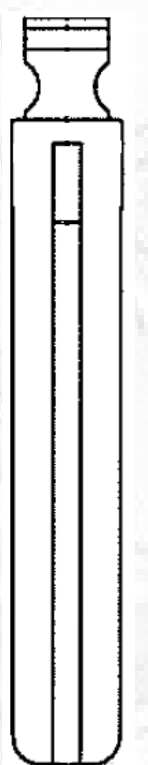

BLADE RANGE

Blades for Minda Flip Keys

T7208
BAJAJ
DISCOVER

T7210
BAJAJ
PULSAR

T7201
CHEVROLET
SPARK

T7202
CHEVROLET
OPTRA

T7219
HERO HONDA
SPLENDOR BIG -L

T7220
HERO HONDA
SPLENDOR BIG -R

T7200
HONDA
CITY
*(*Nickle Silver)*

T7203
HYUNDAI
ELANTRA

T7204
HYUNDAI
VERNA (OLD)

T7207
HYUNDAI
ACCENT

T7197
HYUNDAI
SANTRO

T7205
MAHINDRA
LOGAN

Blades for Minda Flip Keys

T7218

TATA
SUMO

T7217

TATA
INDICA

T7212

TOYOTA
QUALIS

T7216

TOYOTA
LAND CRUISER

Blades for Minda Flip Keys

T7194
TVS
PEP

T7195
TVS
CENTRA -L

T7196
TVS
CENTRA -R

T7209
YAMAHA
FAZER

Blades for OEM Flip Keys

CMHN4RT 20
MAHINDRA
XUV 500

ML-0087A
MAHINDRA
BOLERO

Blades for KD/Xhorse Flip Keys