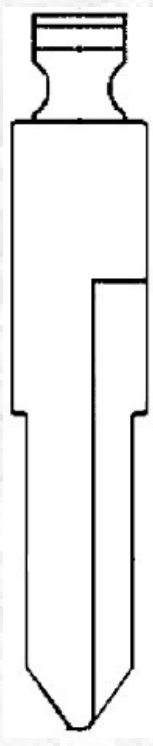

BLADE RANGE

Blades for Minda Flip Keys

T7208
BAJAJ
DISCOVER

T7210
BAJAJ
PULSAR

T7201
CHEVROLET
SPARK

T7202
CHEVROLET
OPTRA

T7219
HERO HONDA
SPLENDOR BIG -L

T7220
HERO HONDA
SPLENDOR BIG -R

T7200
HONDA
CITY
*(*Nickle Silver)*

T7203
HYUNDAI
ELANTRA

T7204
HYUNDAI
VERNA (OLD)

T7207
HYUNDAI
ACCENT

T7197
HYUNDAI
SANTRO

T7205
MAHINDRA
LOGAN

Blades for Minda Flip Keys

T7218

TATA
SUMO

T7217

TATA
INDICA

T7212

TOYOTA
QUALIS

T7216

TOYOTA
LAND CRUISER

Blades for Minda Flip Keys

T7194
TVS
PEP

T7195
TVS
CENTRA -L

T7196
TVS
CENTRA -R

T7209
YAMAHA
FAZER

Blades for OEM Flip Keys

CMHN4RT 20
MAHINDRA
XUV 500

ML-0087A
MAHINDRA
BOLERO

Blades for KD/Xhorse Flip Keys