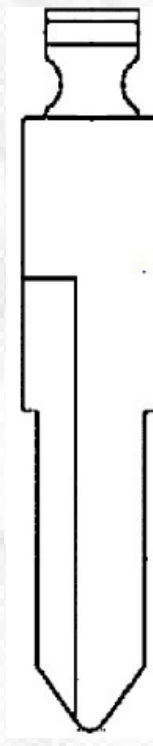

BLADE RANGE

Blades for Minda Flip Keys

T7208
BAJAJ
DISCOVER

T7210
BAJAJ
PULSAR

T7201
CHEVROLET
SPARK

T7202
CHEVROLET
OPTRA

T7219
HERO HONDA
SPLENDOR BIG -L

T7220
HERO HONDA
SPLENDOR BIG -R

T7200
HONDA
CITY
*(*Nickle Silver)*

T7203
HYUNDAI
ELANTRA

T7204
HYUNDAI
VERNA (OLD)

T7207
HYUNDAI
ACCENT

T7197
HYUNDAI
SANTRO

T7205
MAHINDRA
LOGAN

Blades for Minda Flip Keys

T7218

TATA
SUMO

T7217

TATA
INDICA

T7212

TOYOTA
QUALIS

T7216

TOYOTA
LAND CRUISER

Blades for Minda Flip Keys

T7194
TVS
PEP

T7195
TVS
CENTRA -L

T7196
TVS
CENTRA -R

T7209
YAMAHA
FAZER

Blades for OEM Flip Keys

CMHN4RT 20
MAHINDRA
XUV 500

ML-0087A
MAHINDRA
BOLERO

Blades for KD/Xhorse Flip Keys